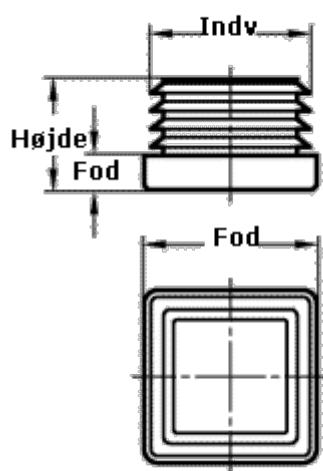

Data Sheet

Article number: 20991V50

Description: E+G tube end plug
GN 991-V50

Measures

Foot diameter	= 50mm
Foot length	= 5mm
Height	= 23mm
Internal tube diameter	= 46mm